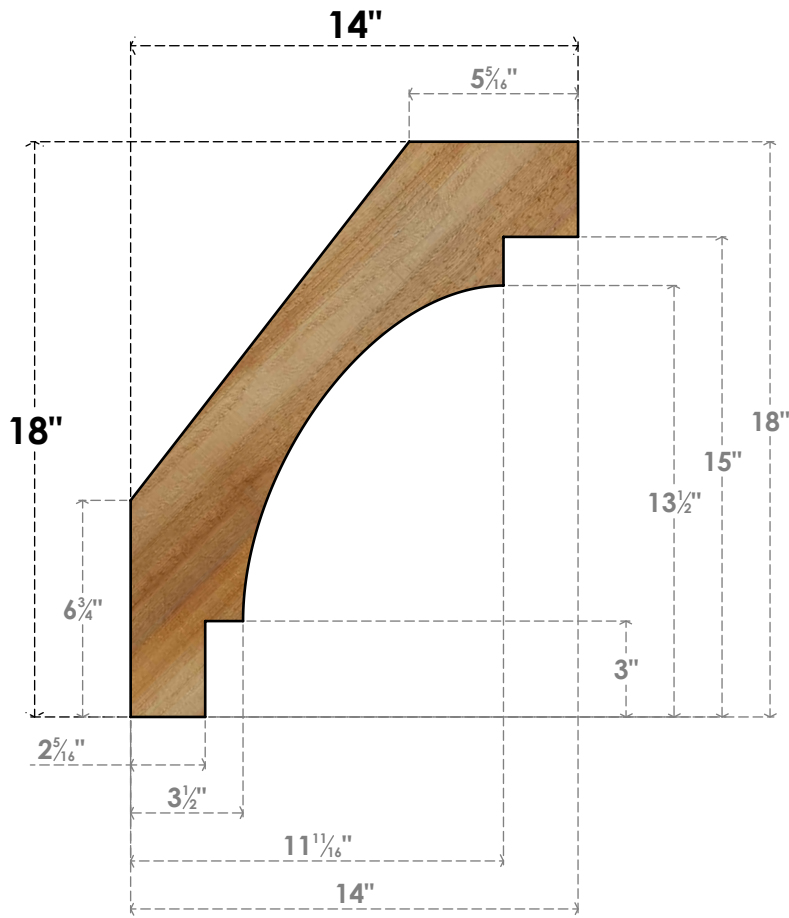

BRC06X14X18MRC00RWR

6"W X 14"D X 18"H MERCED ROUGH SAWN BRACE, WESTERN RED CEDAR

SIDE

FRONT

EKENA MILLWORK
 2300 WEST MAIN ST.
 CLARKSVILLE, TX 75426
 TOLL FREE: 866-607-0453
 WWW.EKENAMILLWORK.COM

NOTES

1. INSTALLATION TO BE COMPLETED IN ACCORDANCE WITH MANUFACTURER'S SPECIFICATIONS.
2. DRAWING MAY NOT BE TO SCALE
3. THIS DRAWING IS INTENDED FOR DESIGN AND PLANNING PURPOSES ONLY.
4. ALL INFORMATION CONTAINED HEREIN WAS CURRENT AT THE TIME OF DEVELOPMENT BUT MUST BE REVIEWED AND APPROVED BY THE PRODUCT MANUFACTURER TO BE CONSIDERED ACCURATE.
5. PRODUCTS ARE NOT KILN DRIED. THIS ITEM IS UNIQUE AND WILL CONTAIN THE NATURAL VARIATIONS THAT THE WOOD SPECIES OFFERS. THIS MAY RESULT IN VARIATIONS UP TO 1/4"